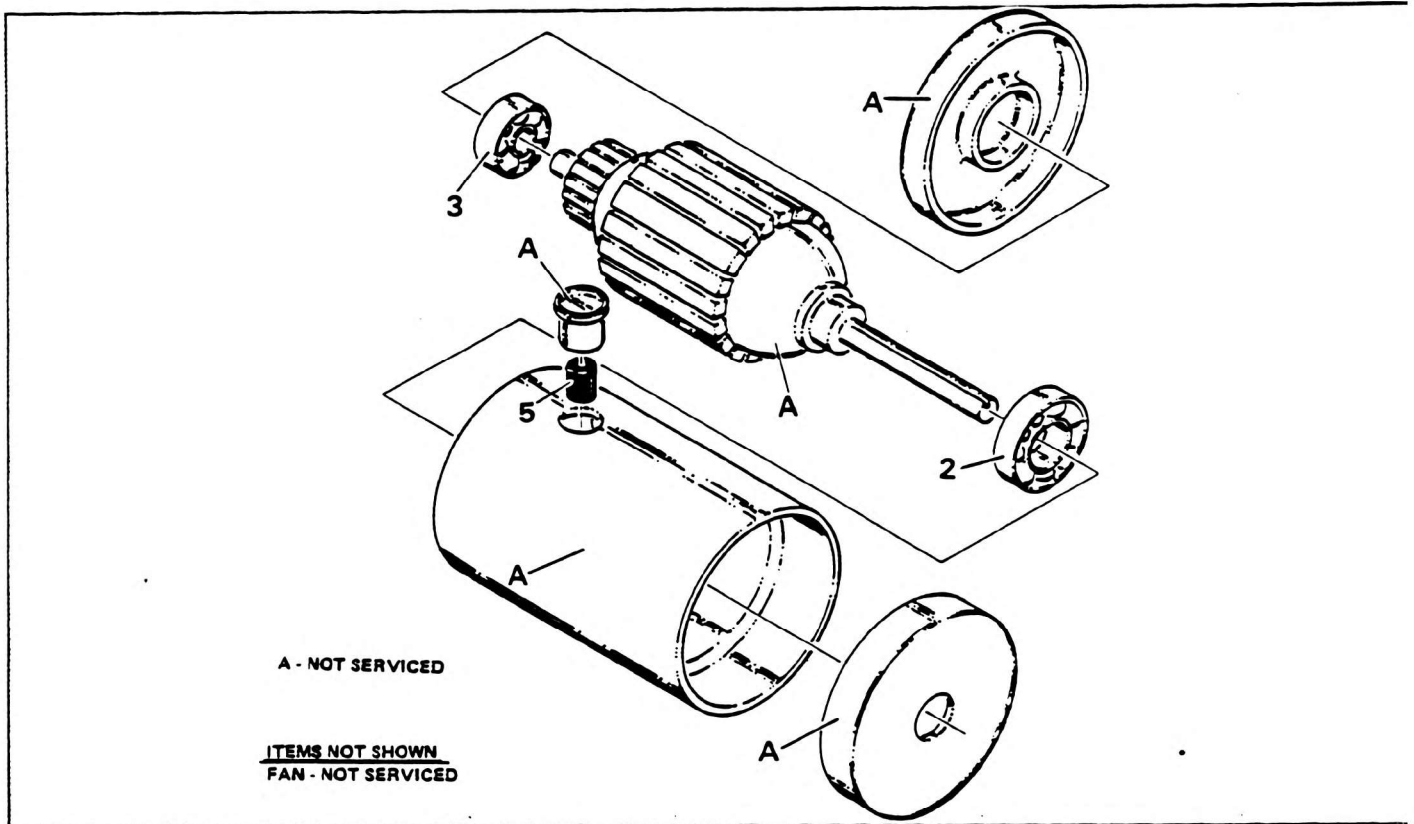

FAN ASSEMBLY - ELECTRIC

GROVE

NO.	PART NO.	QTY	DESCRIPTION	NO.	PART NO.	QTY	DESCRIPTION
	7-425-000047		COMPLETE ASSY				
2	9-425-100010	1	BEARING, DRIVE				
3	9-425-100011	1	BEARING, COMMUTATOR				
5	9-425-100012	2	BRUSH				